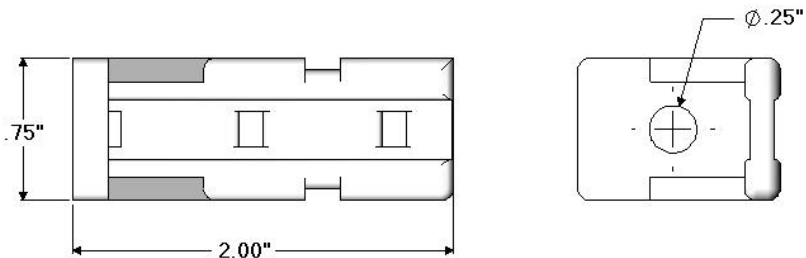

**PANPPxSS12 Series - Panduit Pan Pole Standoff Selection**

**PANPP2SS12**

**PANPP1SS12**

PANPP1SS12K			
Item	CSF P/N#	Description	QTY
1	PANPP1SS12	Panduit Pan Pole Standoff x 2.00" Length	1
2	PH0403FST	12-24 x .50" Length PH Phil M/S	1

PANPP2SS12K			
Item	CSF#	Description	QTY
1	PANPP2SS12	Panduit Pan Pole Standoff x 4.63" Length	1
2	PH0403FST	12-24 x .50" Length PH Phil M/S	1

PANPP1SS12-10			
Item	CSF#	Description	QTY
1	PANPP1SS12	Panduit Pan Pole Standoff x 2.00" Length	10
2	PH0403FST	12-24 x .50" Length PH Phil M/S	10

PANPP2SS12-10			
Item	CSF#	Description	QTY
1	PANPP2SS12	Panduit Pan Pole Standoff x 4.63" Length	10
2	PH0403FST	12-24 x .50" Length PH Phil M/S	10

**Notes:**

- Material : Nylon 6.6

Specifications subject to change. Please contact CSF Customer Service for more information.