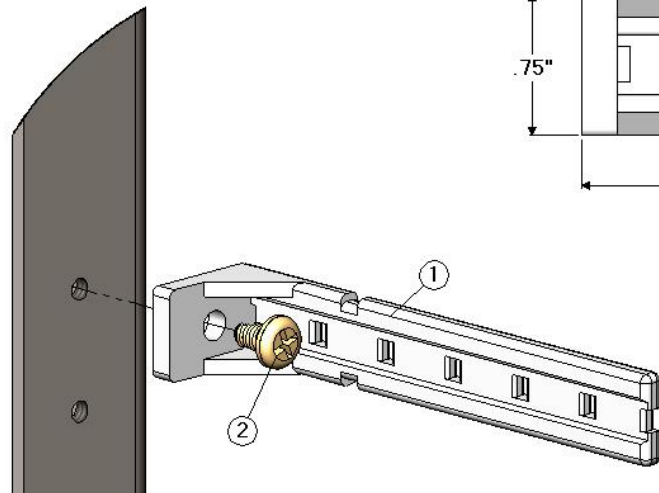

**PANPPxSS12 Series - Panduit Pan Pole Standoff Selection**

**PANPP2SS12**

**PANPP1SS12**

PANPP1SS12K			
Item	CSF P/N#	Description	QTY
1	PANPP1SS12	Panduit Pan Pole Standoff x 2.00" Length	1
2	PH0403FST	12-24 x .50" Length PH Phil M/S	1

PANPP2SS12K			
Item	CSF#	Description	QTY
1	PANPP2SS12	Panduit Pan Pole Standoff x 4.63" Length	1
2	PH0403FST	12-24 x .50" Length PH Phil M/S	1

PANPP1SS12-10			
Item	CSF#	Description	QTY
1	PANPP1SS12	Panduit Pan Pole Standoff x 2.00" Length	10
2	PH0403FST	12-24 x .50" Length PH Phil M/S	10

PANPP2SS12-10			
Item	CSF#	Description	QTY
1	PANPP2SS12	Panduit Pan Pole Standoff x 4.63" Length	10
2	PH0403FST	12-24 x .50" Length PH Phil M/S	10

**Notes:**

- Material : Nylon 6.6

Specifications subject to change. Please contact CSF Customer Service for more information.