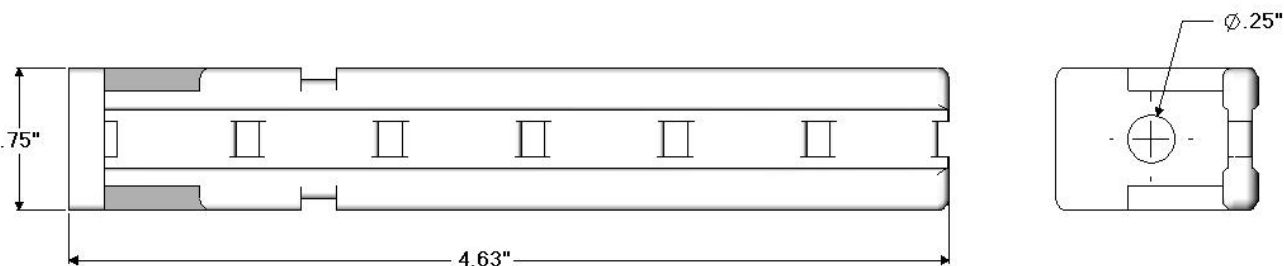

**PANPPxSS12 Series - Panduit Pan Pole Standoff Selection**

**PANPP2SS12**

**PANPP1SS12**

PANPP1SS12K			
Item	CSF P/N#	Description	QTY
1	PANPP1SS12	Panduit Pan Pole Standoff x 2.00" Length	1
2	PH0403FST	12-24 x .50" Length PH Phil M/S	1

PANPP2SS12K			
Item	CSF#	Description	QTY
1	PANPP2SS12	Panduit Pan Pole Standoff x 4.63" Length	1
2	PH0403FST	12-24 x .50" Length PH Phil M/S	1

PANPP1SS12-10			
Item	CSF#	Description	QTY
1	PANPP1SS12	Panduit Pan Pole Standoff x 2.00" Length	10
2	PH0403FST	12-24 x .50" Length PH Phil M/S	10

PANPP2SS12-10			
Item	CSF#	Description	QTY
1	PANPP2SS12	Panduit Pan Pole Standoff x 4.63" Length	10
2	PH0403FST	12-24 x .50" Length PH Phil M/S	10

**Notes:**

- Material : Nylon 6.6

Specifications subject to change. Please contact CSF Customer Service for more information.